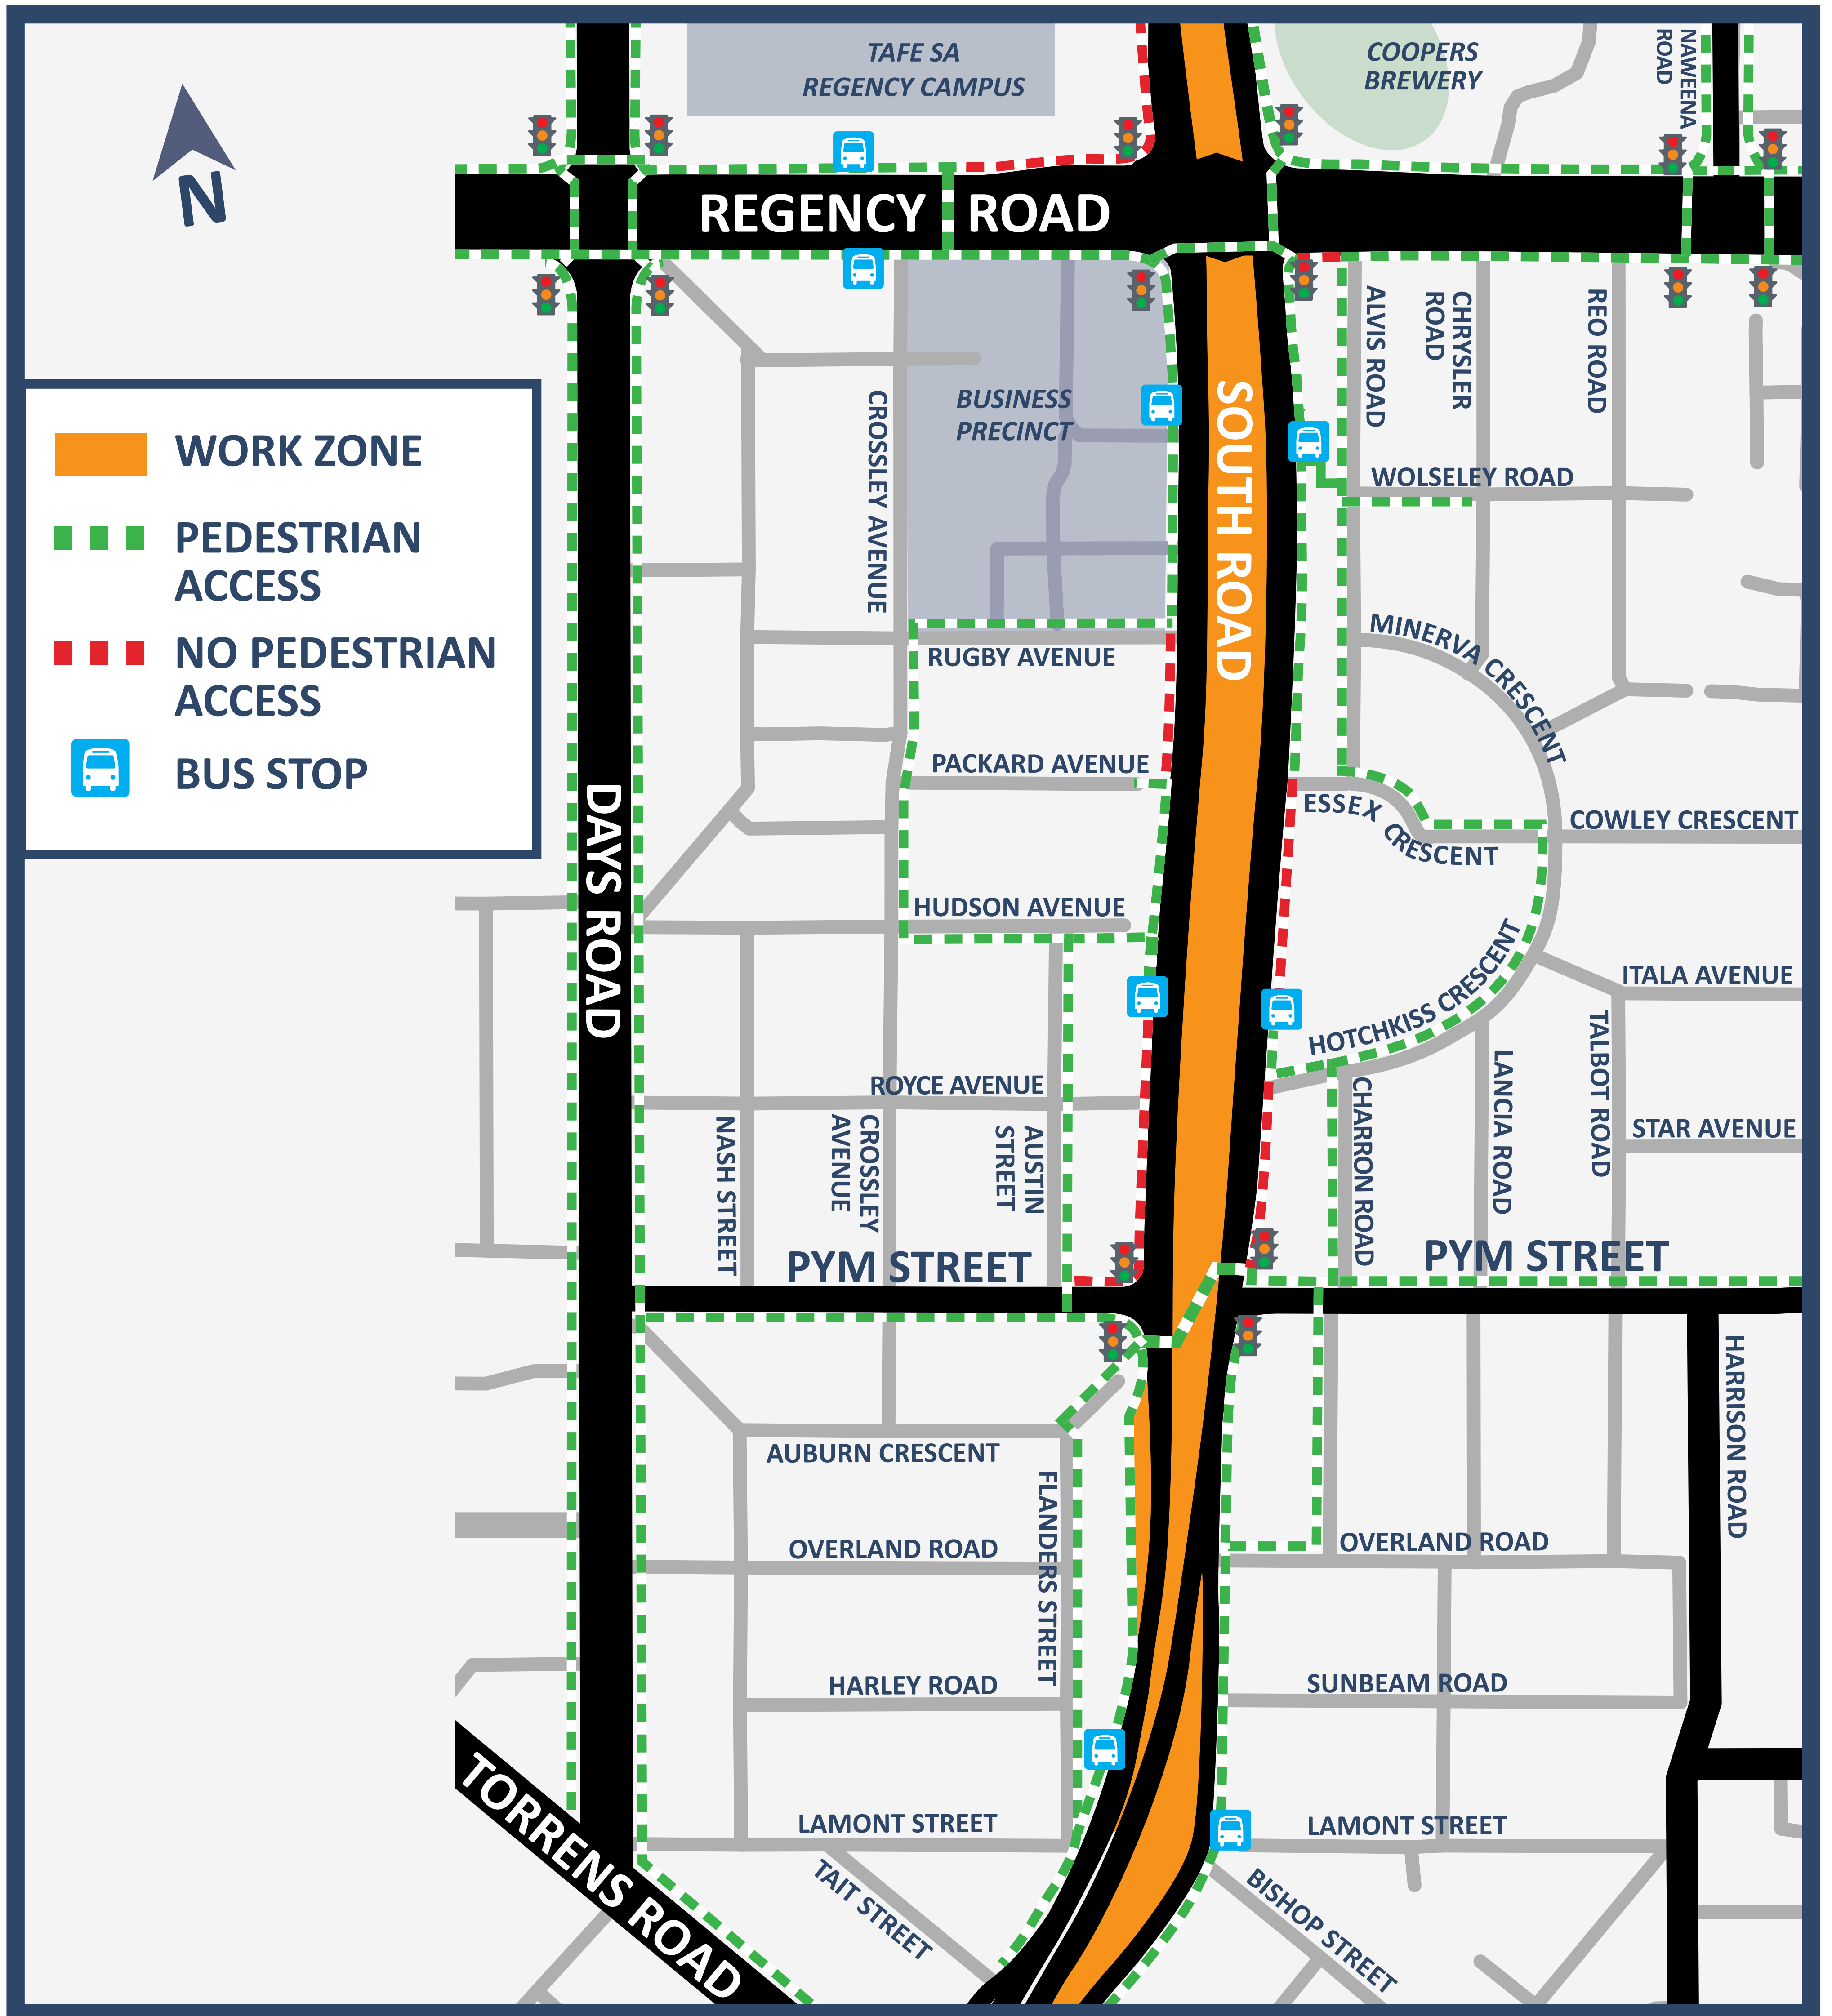

Pedestrian access from 7pm, 31 January 2021

CONTACT

- 1300 110 906
- www.R2Palliance.com.au
- info@R2Palliance.com.au